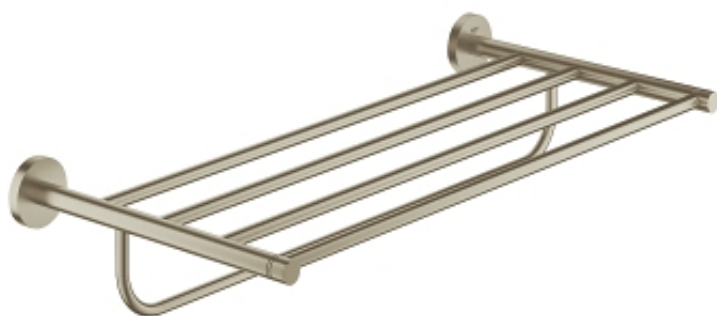

ESSENTIALS
Multi bath towel rack
MODEL # 40800EN1

Pure Freude
an Wasser

GROHE

Product Description:
ESSENTIALS
Multi bath towel rack

Standard Specification:
material: metal
604 mm (functional length 550 mm)
concealed fastening
GROHE StarLight finish

Color:
□ 40800EN1 brushed nickel